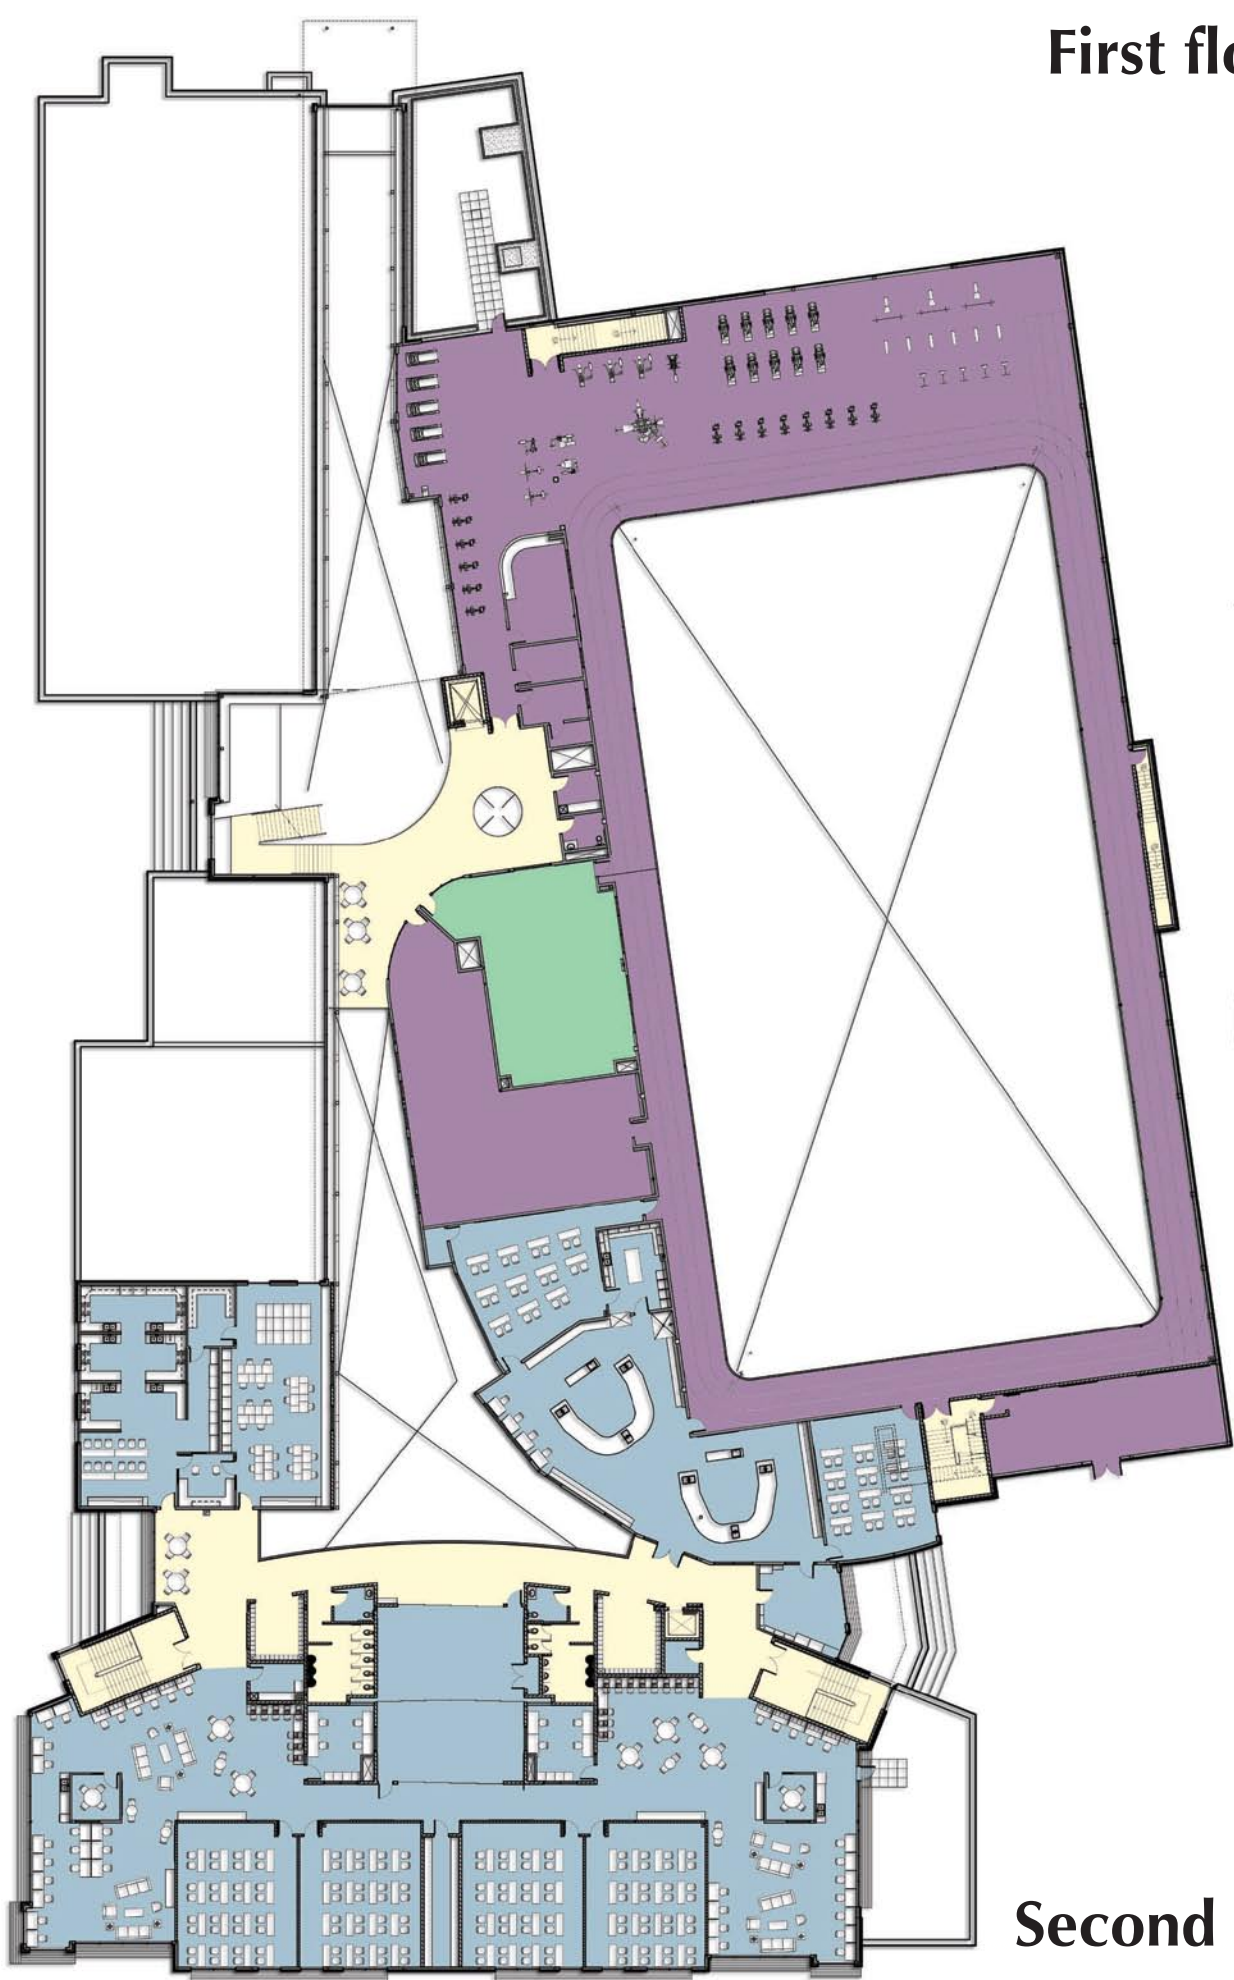

Community Learning Campus

*Growing Together,
Learning Forever*

Core High School

700+ capacity facility for high school students grades 9-12, in Olds and area on the grounds of Olds College.

Students engage in learning in flexible teaching and learning spaces that provide classroom, team, and individual configurations allowing for self-directed study, project-based and collaborative learning. In addition to classrooms and staff development areas it features a student gathering area, and a Science Park. The building will also host two "green roof" venues to promote environmental sustainability and to utilize for instructional purposes in science and horticulture.

First floor

Second floor

- Health and Wellness Centre
- Core Highschool
- Child Minding
- Integrated Career Centre
- Central Alberta Child and Family Services

Health & Wellness Centre

A holistic approach to physical, intellectual and social growth. The facility is open to the student population and the surrounding area providing many shared amenities targeted to the wellness side of health: